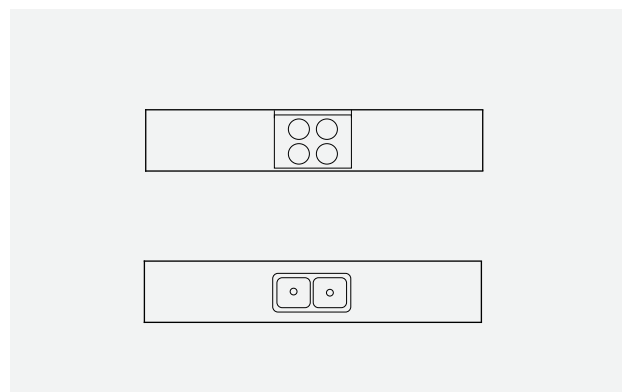

## 4. DESIGN YOUR LAYOUT

# LAYOUTS

Take the next step in your kitchen journey by selecting a layout style that best fits your lifestyle and space.

Island

U-Shape

L-Shape

G-Shape

One Wall

Galley

### The Kitchen triangle

The Kitchen Triangle is a design guideline that optimizes efficiency by arranging the fridge, sink, and stove in a triangular layout, ensuring easy movement and clear, unobstructed access between these key work areas.